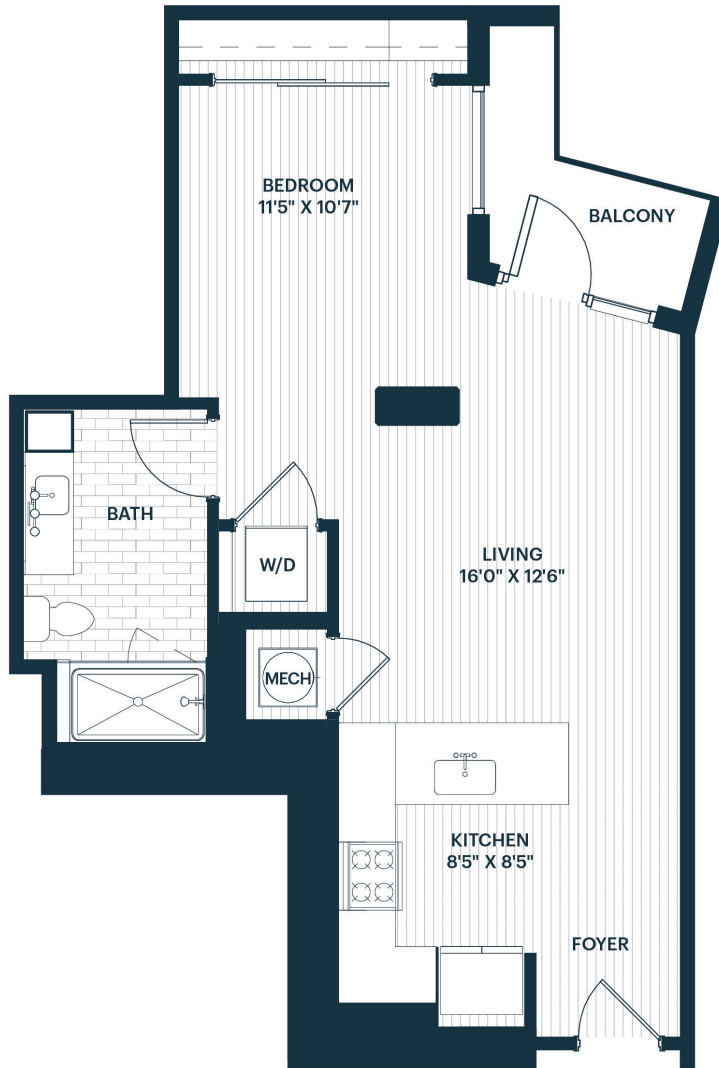

Gentry

FLOOR PLAN

S3

1 ROOM

1 BATHROOM

657 SQ FT