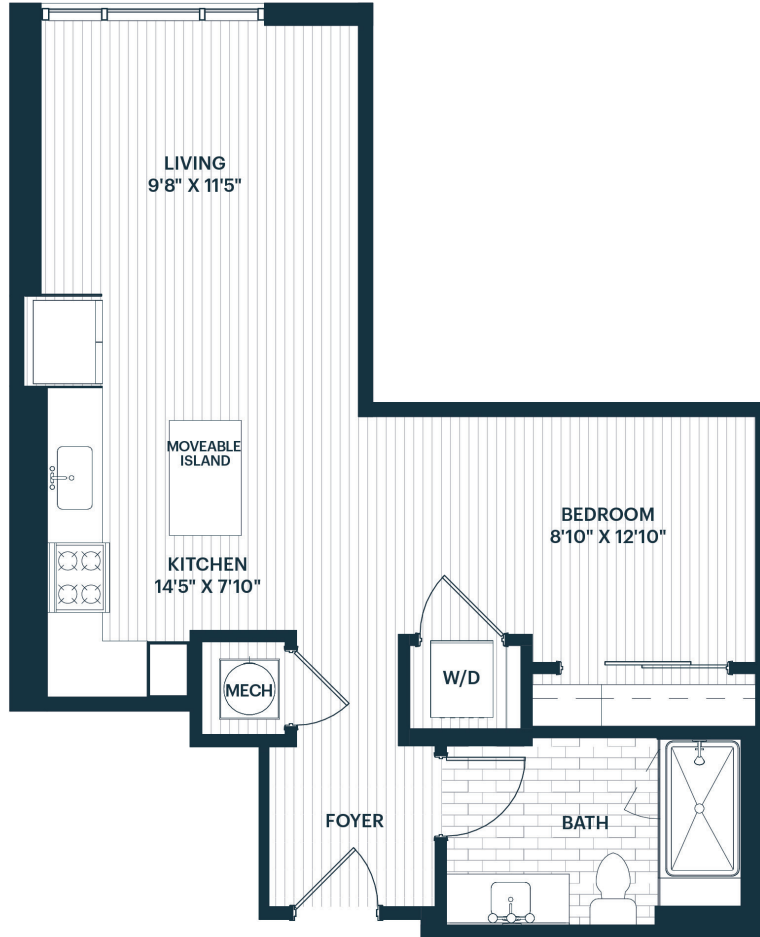

Gentry

FLOOR PLAN

S2

1 ROOM

1 BATHROOM

626 SQ FT