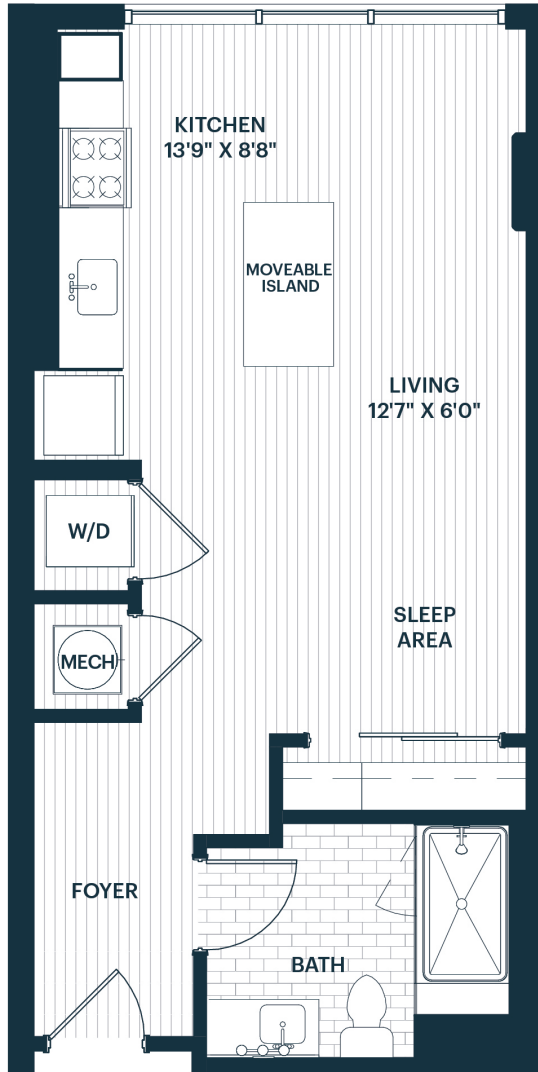

Gentry

FLOOR PLAN

S1

1 ROOM

1 BATHROOM

531 SQ FT