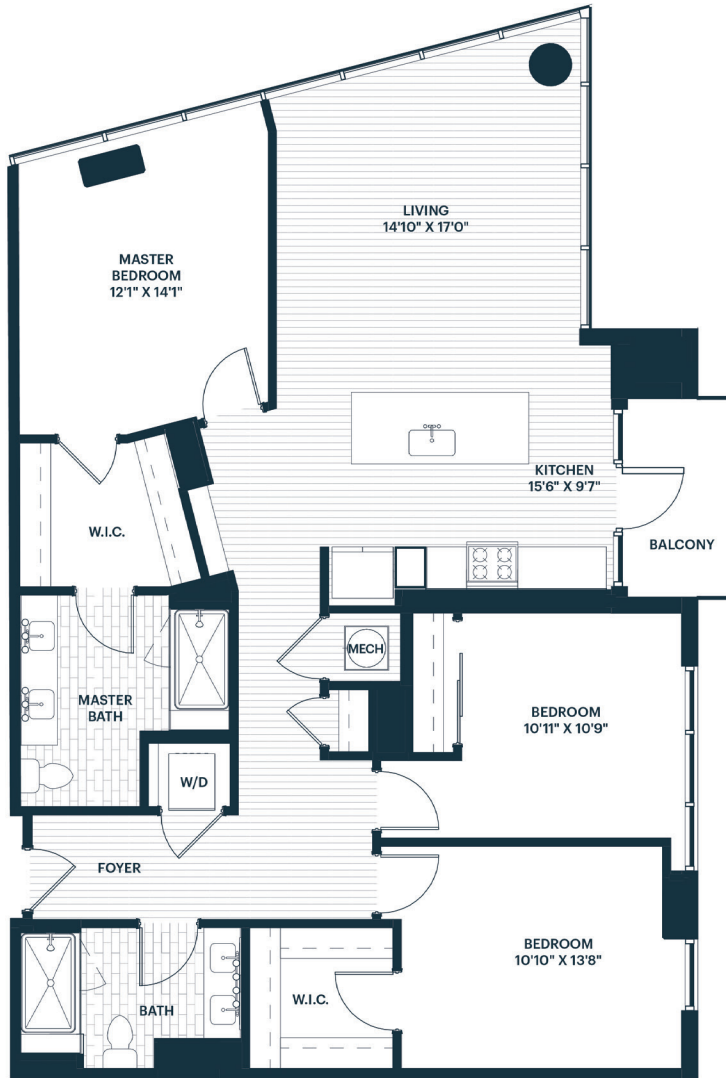

Gentry

FLOOR PLAN

C1

3 BEDROOM

2 BATHROOM

1,506 SQ FT