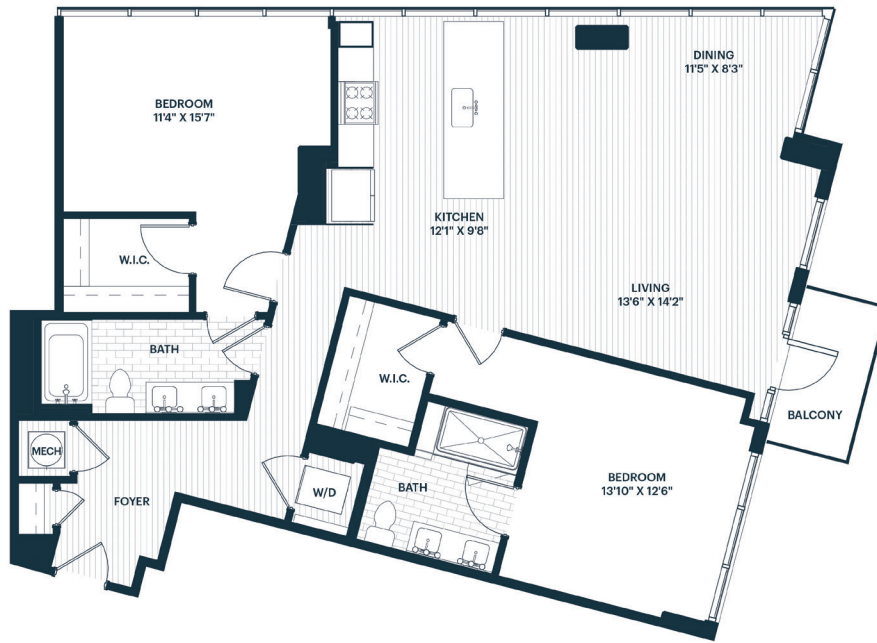

Gentry

FLOOR PLAN

B8

2 BEDROOM

2 BATHROOM

1,436 SQ FT