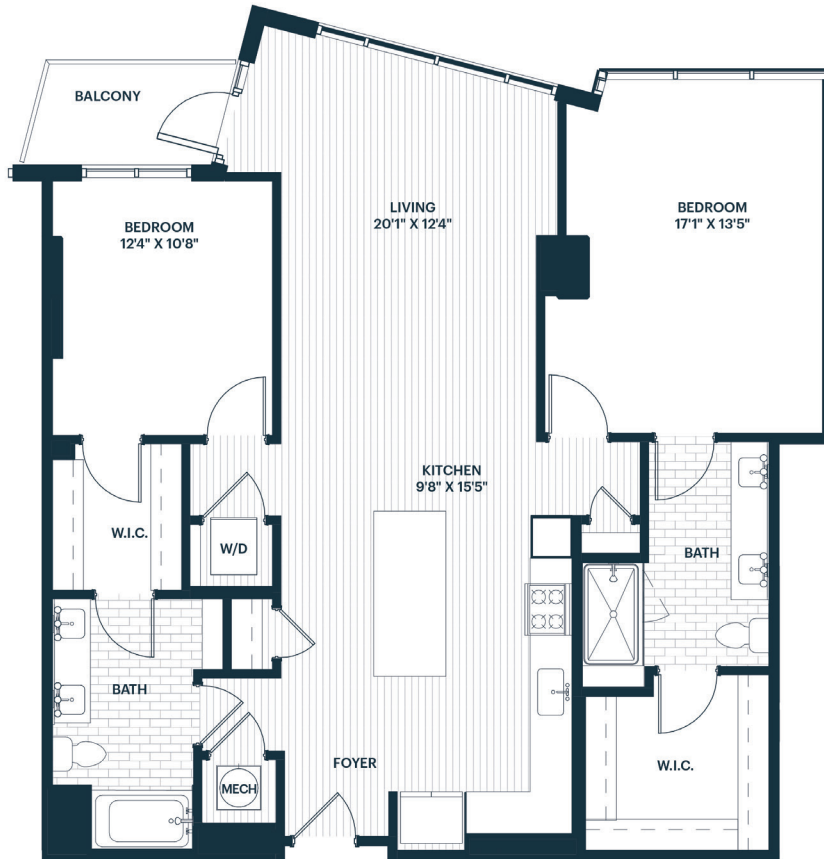

Gentry

FLOOR PLAN

B7

2 BEDROOM

2 BATHROOM

1,367 SQ FT