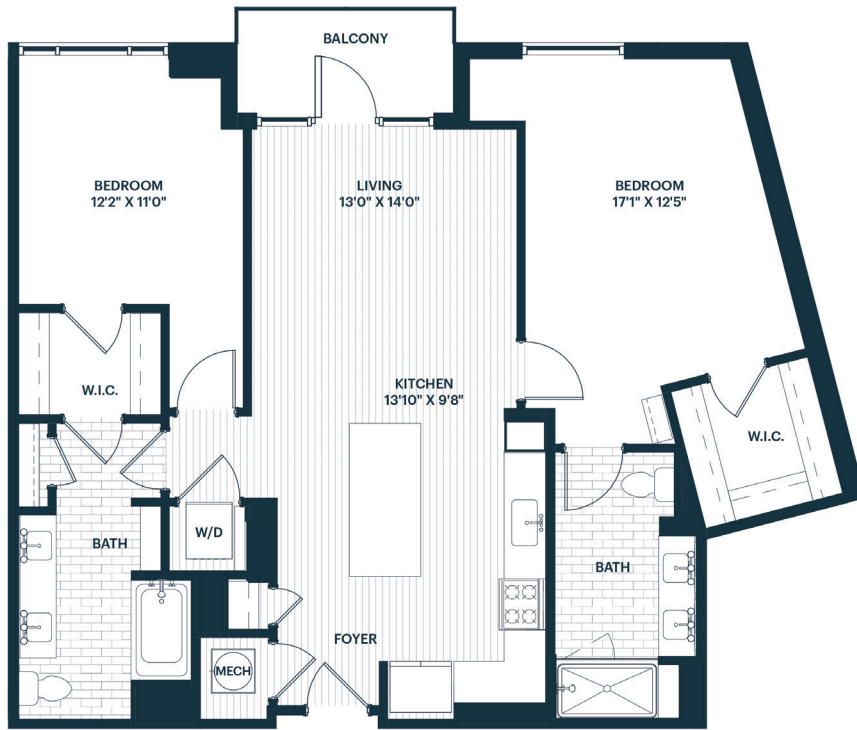

Gentry

FLOOR PLAN

## B5

2 BEDROOM

2 BATHROOM

1,183 SQ FT