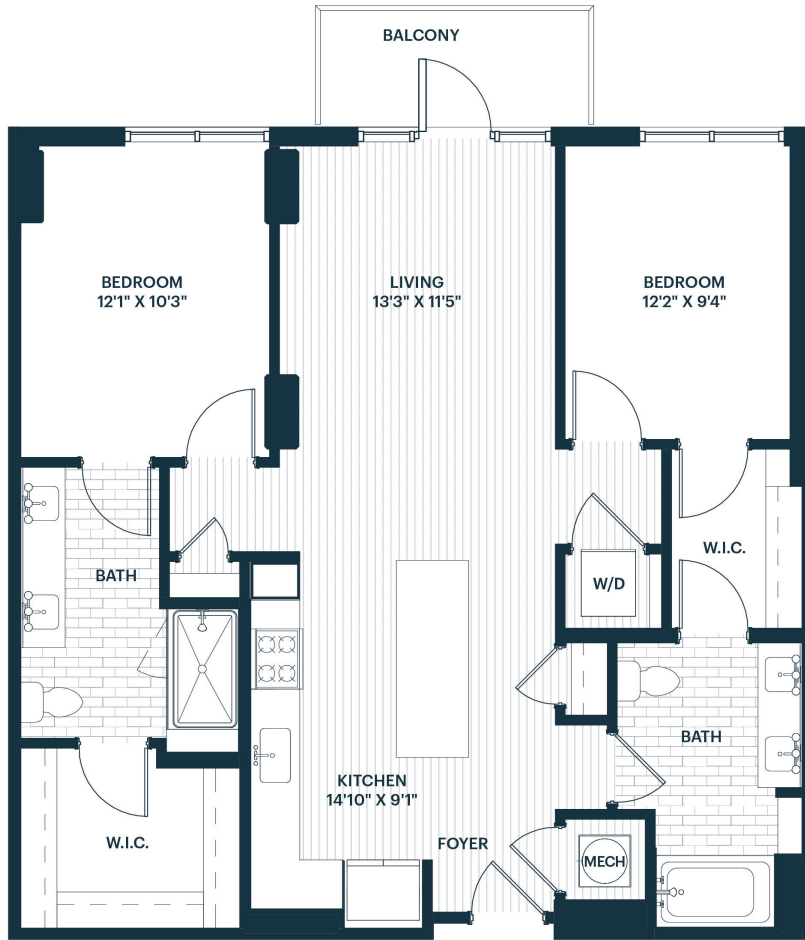

Gentry

FLOOR PLAN

B4

2 BEDROOM

2 BATHROOM

1,100 SQ FT