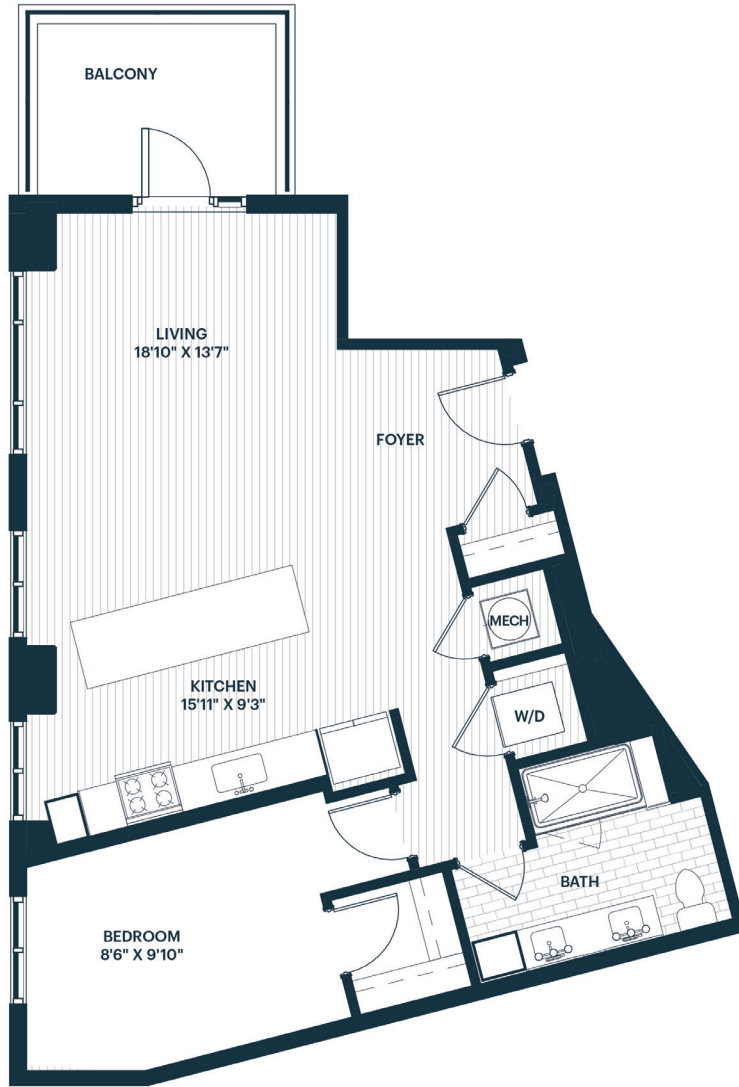

Gentry

FLOOR PLAN

A7

1 BEDROOM

1 BATHROOM

869 SQ FT