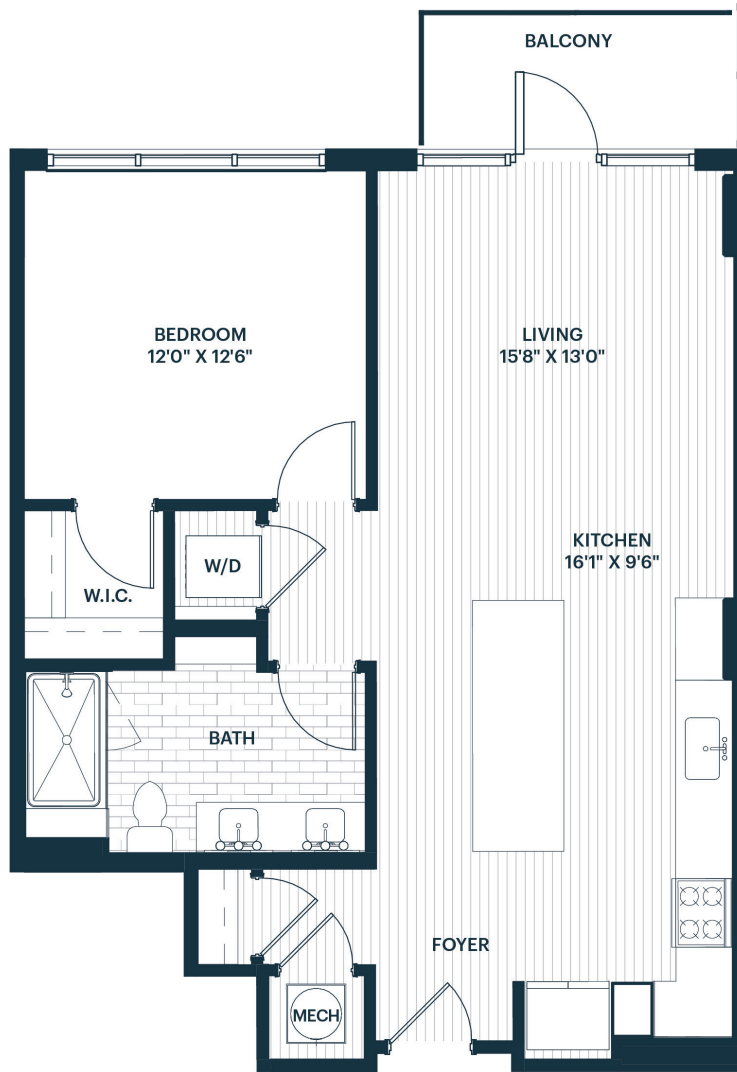

Gentry

FLOOR PLAN

A6

1 BEDROOM

1 BATHROOM

827 SQ FT