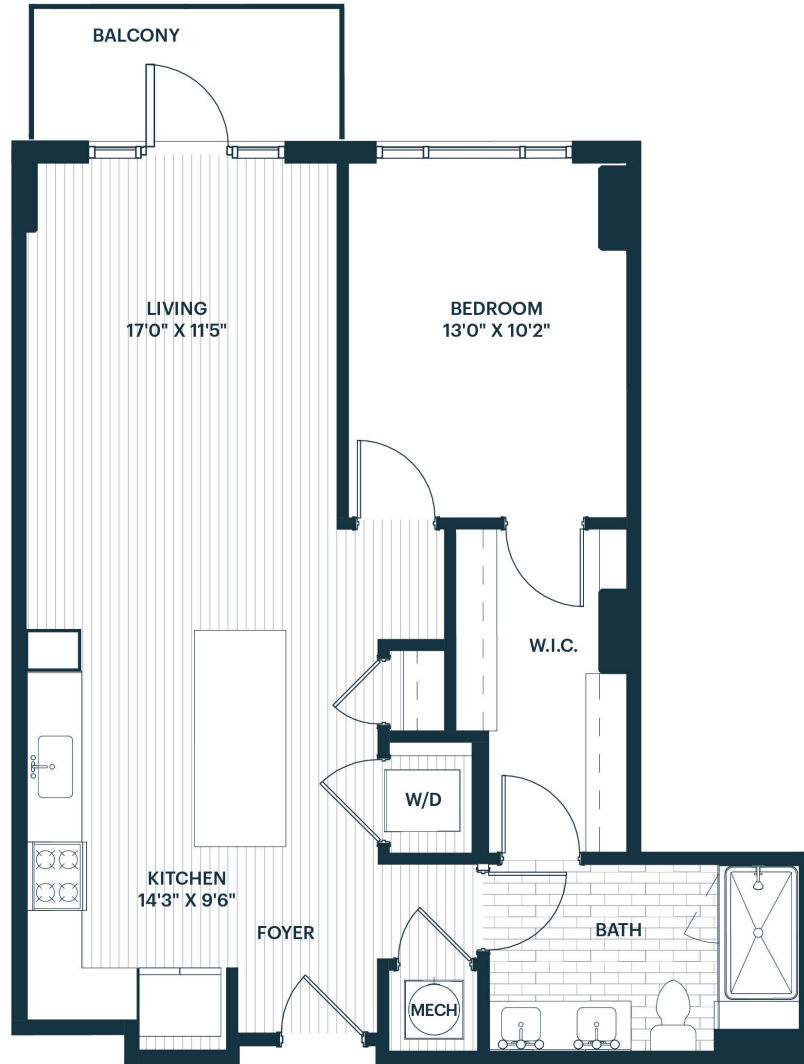

Gentry

FLOOR PLAN

A5

1 BEDROOM

1 BATHROOM

802 SQ FT