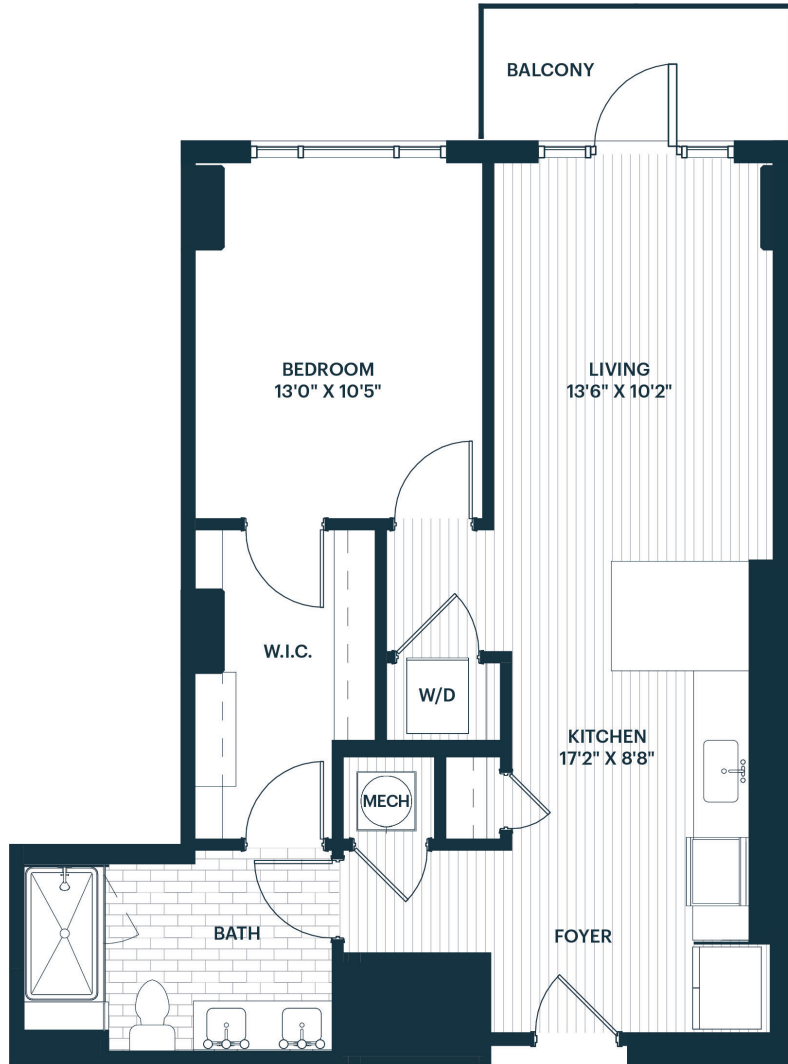

Gentry

FLOOR PLAN

A4

1 BEDROOM

1 BATHROOM

753 SQ FT