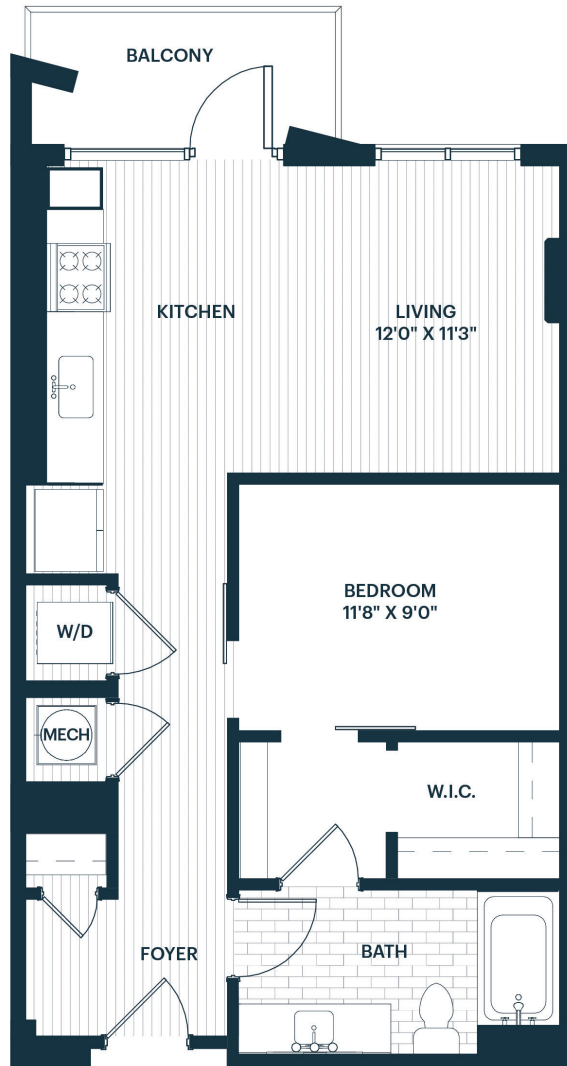

Gentry

FLOOR PLAN

A3

1 BEDROOM

1 BATHROOM

667 SQ FT