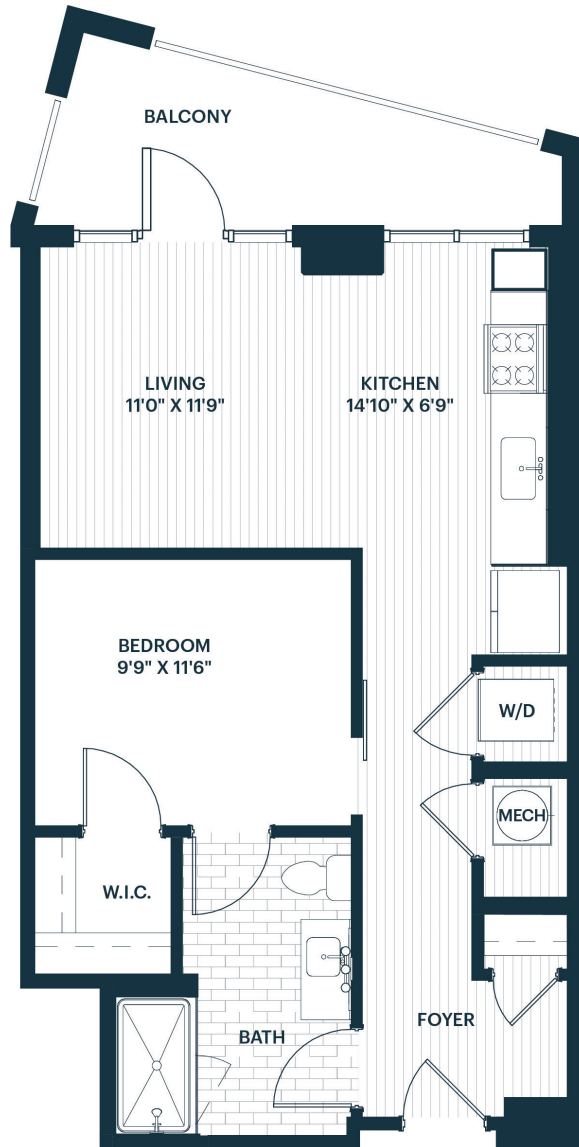

Gentry

FLOOR PLAN

A2

1 BEDROOM

1 BATHROOM

649 SQ FT