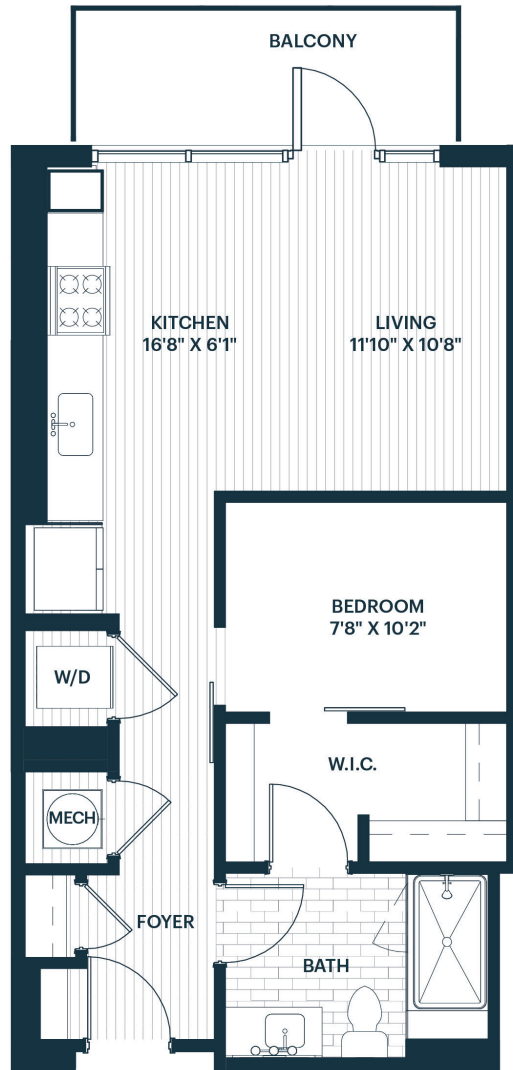

Gentry

FLOOR PLAN

A1

1 BEDROOM

1 BATHROOM

600 SQ FT